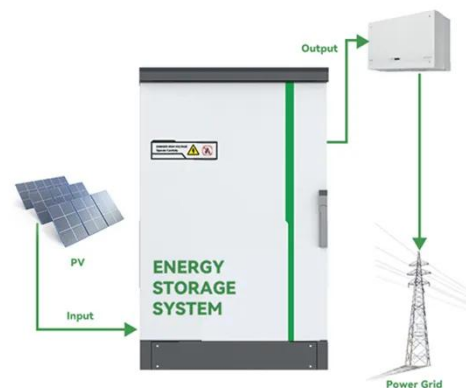

100KWh Air-Cooled Energy Storage Cabinet

Our 100KWh photovoltaic energy storage battery cabinet offers a comprehensive solution for commercial and industrial energy storage applications. We provide customized solutions tailored to ...