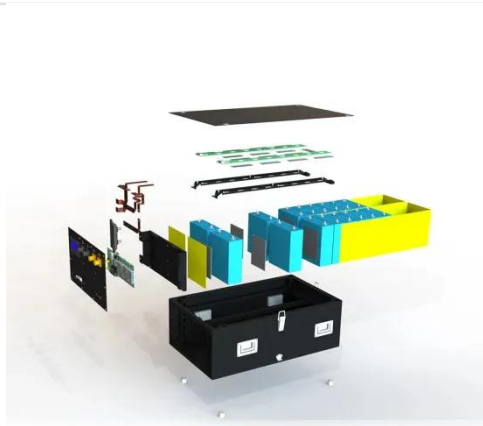

We offer full customization of cabinet dimensions, internal layouts, cutout positions, structural reinforcements, and surface coatings to perfectly match your site needs.