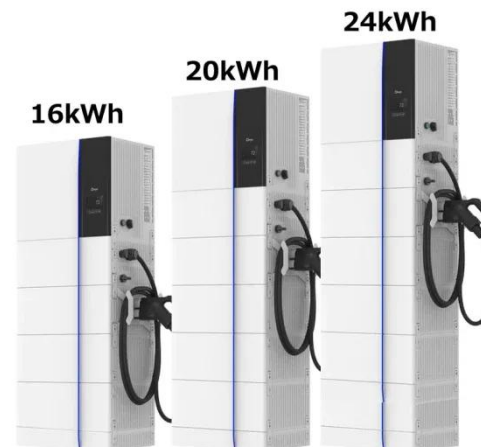

Espay Solar Energy S.L.

12v small to 220v inverter

12v small to 220v inverter

Best 12V to 220V Power Inverters for Cars, RVs, and Solar Systems

Finding the right power inverter to convert 12V DC to 220V AC is essential for powering electronics from a vehicle or off-grid solar source. This guide covers top 5 reliable inverters, each ...

Best 5000 Watt Inverters 12V to 220V for Reliable Power Conversion

GEHPYYDS designs a high-efficiency inverter converting 12V or 24V DC into 110V/220V AC power ideal for RVs, campers, solar setups, and off-grid systems. It maintains a conversion ...

12V-220V/230V Battery Inverter , 3000 Watt Pure Sine Wave

The Leaptrend Sirius series 3000W 12V Pure Sine Wave Inverter is perfect for most off-grid systems, whether for a van, RVs, trucks, boats, yachts, coffee van inverter or any remote location needing power.