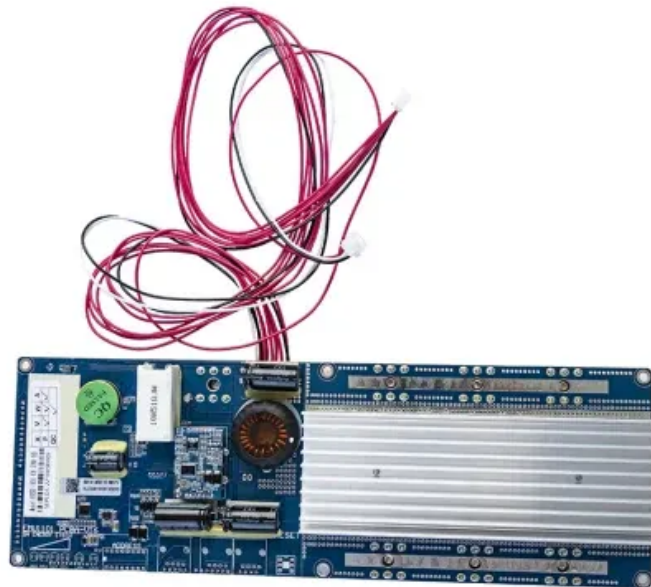

# **12v1kW220v inverter**

## 12V to 220V 3000W-6000W ...

This pure sine wave inverter is a current converter that converts 12V/24V/48V/60V DC to 220V AC. The output power can be used for a variety of devices, making it the ultimate car charger for car trips, ...