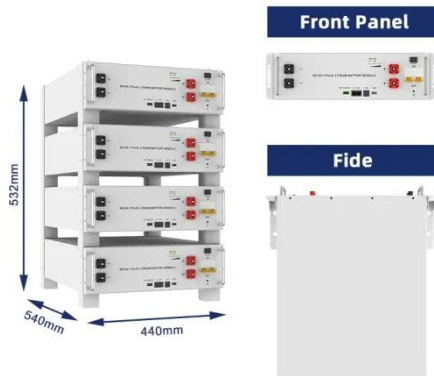

Switch - EN1226S-X online - Supercheap Auto

Enerdrive 2600W 12V Pure Sine Wave Inverter and RCD & AC

Included: Enerdrive 2600W 12V Pure Sine Wave Inverter with RCD & AC Transfer Switch, EN1226S-X Enerdrive Cable Kit to Suit 2600watt Inverter 95mm 2 x 1.2m, EN1226C The Enerdrive ePOWER ...