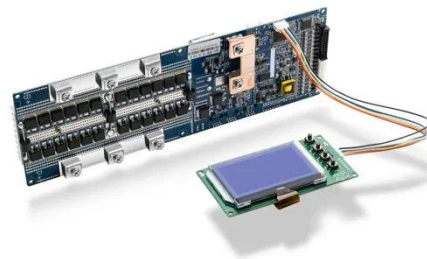

150KW/372KWh Outdoor Cabinet Energy Storage System (Liquid ...

The 150KW/372KWh Outdoor Cabinet Energy Storage System, made by Huijue Group, is an integrated cabinet enclosure that contains batteries, Battery Management System, Energy Management ...