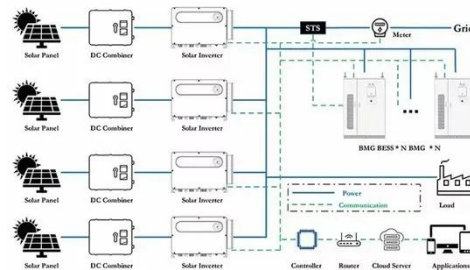

How to extract the direct facebook video url

I am trying to extract the url for facebook video file page from the facebook video link but I am not able to proceed how. For example: The facebook video url I have is: ...