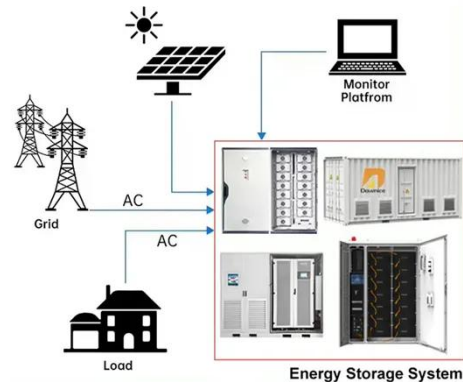

How to add facebook share button on my website?

Note that with using the Facebook SDK your users are being tracked only by visiting your site; they don't even need to click any of your Share or Like buttons. The answers below suggesting

...

DISTRIBUTED PV GENERATION + ESS

Android Facebook integration with invalid key hash

The Facebook SDK for Unity gets the wrong key hash. It gets the key from "C:Users"your user".androiddebug.keystore" and, in a perfect world, it should get it from the ...

application_id needs to be Valid Facebook Ad

application_id needs to be Valid Facebook Ad Asked 5 years, 1 month ago Modified 1 year, 8 months ago Viewed 52k times