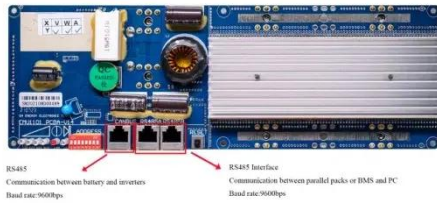

supply for communication base stations,
...