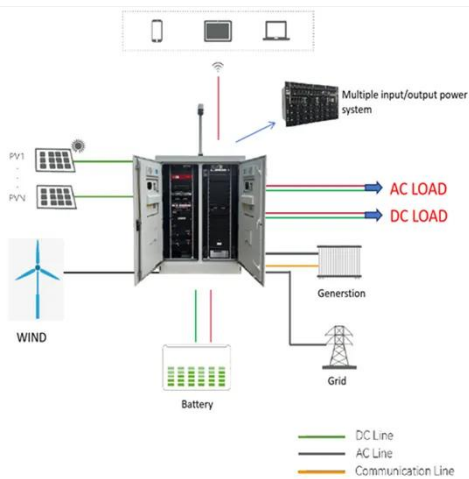

Factory Price Electrical Soft Start Motor Starters 380V 15KW~400KW

...
Factory Price Electrical Soft Start Motor Starters 380V 15KW~400KW Soft Starter Cabinet

Contact Us

For catalog requests, pricing, or partnerships, please visit: