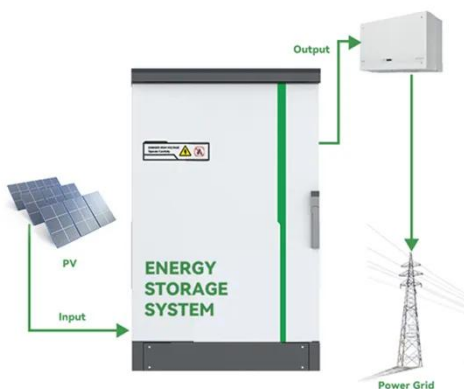

Espay Solar Energy S.L.

15kW smart pv-ess integrated cabinet for power stations

15kW smart pv-ess integrated cabinet for power stations

Energy Storage System

The core components of these systems include PCS, lithium-ion batteries and energy management systems. These "turnkey" ESS solutions can be designed to meet the demanding requirements for ...

Outdoor Cabinet Energy Storage System (ESS) for PV Storage

The ELECOD Outdoor Cabinet ESS for PV Storage & Charging offers an integrated and scalable energy storage solution designed for photovoltaic energy generation and charging applications.

All-in-One ESS - Hybrid Solar Inverter & ESS Manufacturer

With an output range from 1.2kW to 4kW and a stackable battery capacity of 1280Wh to 7168Wh, this all-in-one system combines a pure sine wave inverter, a LiFePO4 battery, and an intelligent battery ...

Energy Storage Integrated Cabinet (9KW-15KW) Manufacturers and

This cabinet provides dependable power from 9 kW to 15 kW by combining pure

sine wave inverter technology, scalable lithium iron phosphate (LiFePO₄) storage, and high-efficiency solar charging in ...