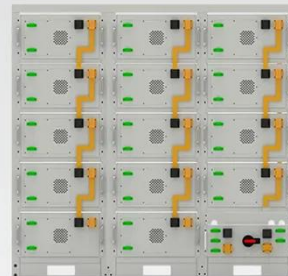

Outdoor Energy Storage Cabinet System Manufacturer & Supplier

Wenergy provides fully integrated, outdoor-rated ESS cabinets using LiFePO4 technology with modular design and robust safety architecture. Our solutions are engineered for long-term operation, scalable ...

Battery String-S224

- 1C Charge/Discharge
- Easy configuration and maintenance
- Power supply can be single battery string or parallel battery strings