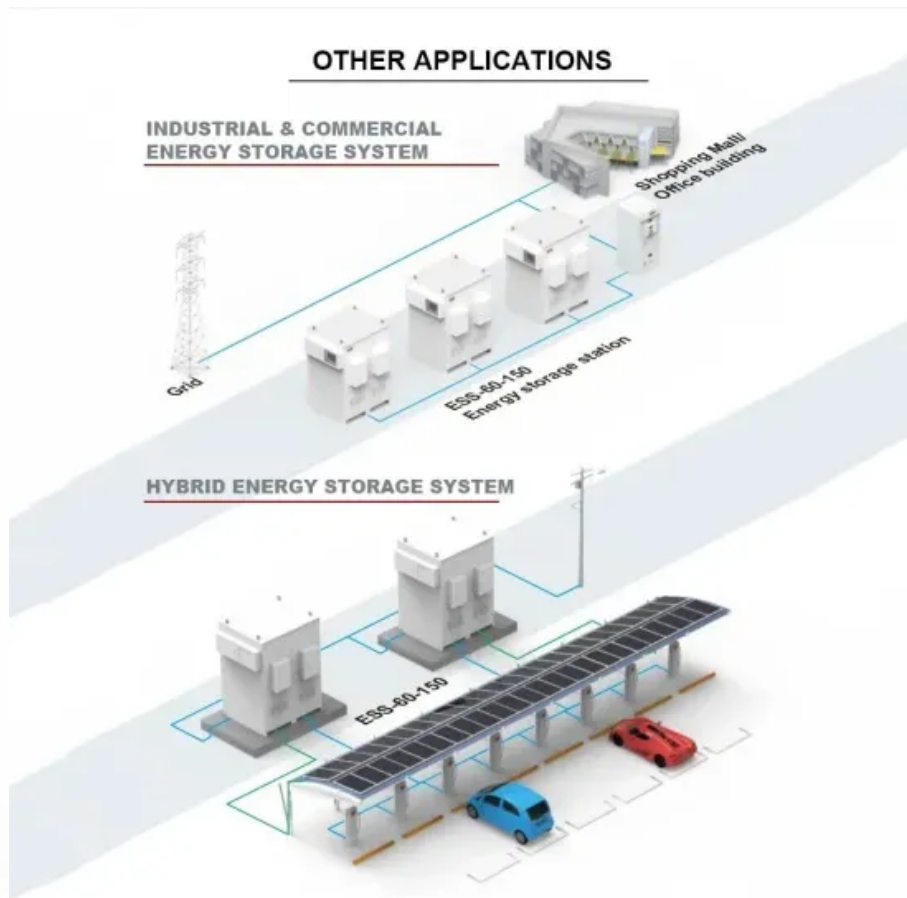

Espay Solar Energy S.L.

15w solar water pump inverter

15w solar water pump inverter

Solar Fountain Pump, 15 Watt Solar Powered Water Pump 190GPH ...

Upgrade your outdoor space with this solar fountain pump! Perfect for ponds or water features, it's energy-efficient and easy to install. Enjoy adjustable water flow, multiple spray patterns, ...

15KW solar water pump inverter in stock

The SG600 solar pump inverter drives well all kind of AC pump in solar pumping system. Can solar DC and Grid/generator AC input at same time as hybrid inverter, to pumping water all day.

15 kW Three Phase Solar Pump

Inverter

15 kW solar water pump inverter with MPPT, AC output current 32A at 3-phase, RS485 communication, and IP20 protection rating. The water pump solar inverter supports AC and DC input, recommended ...

Solar Water Pump Inverter

VEICHI SI series solar water pump inverter is a high-efficiency solar water pump controller which can make full use of solar energy to drive water pumps for agricultural irrigation, water supply system, ...