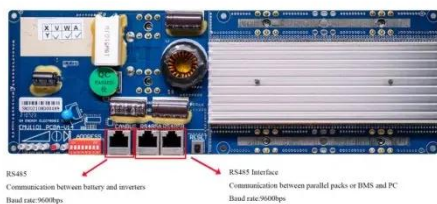

Intelligent Rack Power Distribution Units , Legrand

Our rack PDUs are available with