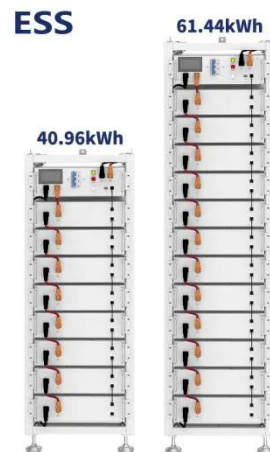

20KW OUTDOOR CABINETS

Power Your Future With Solar Inverters & Energy Storage We specialize in solar inverters, residential off-grid power generation systems, industrial and commercial energy storage solutions, photovoltaic ...

LZY Energy Storage Products