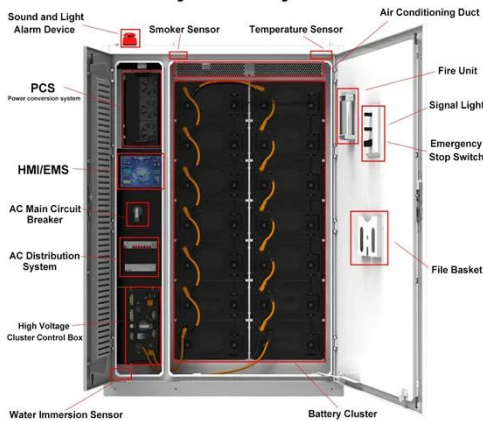

System Layout