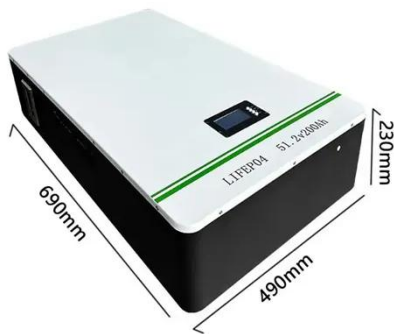

RV.

Power Bright, ML400-24, 24V 400W continuous / 800

Power Bright, ML400-24, 24V 400W continuous / 800 watt peak, modified wave inverter, dual AC outlet, low voltage, overload & temperature protection, hard wire kit included, 1 year warranty

Inverters, Voltage Converters & Transformers

Power Bright 24V 400 Watt Power Inverter. This inverter plugs into your cigarette lighter adapter port or connects directly to your battery to power laptops, cell phone chargers and other small electronic ...