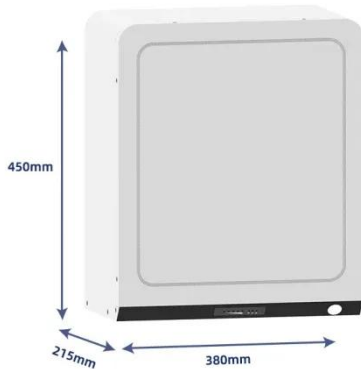

has installed 3264 solar panels thus far, with ...

SunShell Power Commissions 250 kW solar power plant at Prayagraj

The solar plant not only supports Indian Railways' environmental goals but also reinforces the green initiatives of Mahakumbh 2025. This collaborative effort highlights the ...