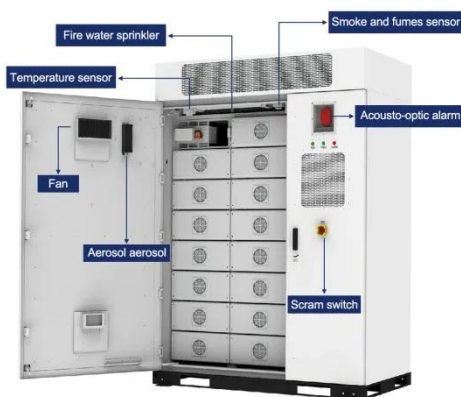

BESS Cabinet All in one 250KW/836KWH

Pilot Integrated ESS is highly combined with LFP battery system, BMS, PCS, EMS, liquid cooling system, fire protection system, power distribution and other

equipment inside the cabinet.

250kW/500kWh Outdoor Cabinet Energy Storage System ...

It adopts door-mounted embedded integrated air conditioning, which does not occupy cabinet space, improves the available space of outdoor cabinets, has better structural integrity at the ...