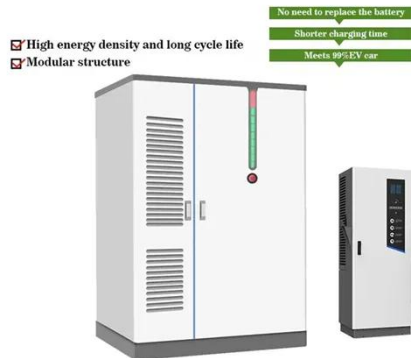

après une opération à l'épaule - Chemise à manches courtes confortable à boutons pression - Accès facile pour les ports de chimio

250 to 1000 kWh usable stored energy

o Modular installation maximizes available space (control cabinet, PCS and battery cabinets can be individually placed).
o Enclosures mount directly onto an outdoor concrete pad without the need for ...

Contact Us

For catalog requests, pricing, or partnerships, please visit:
<https://www.espay.es>