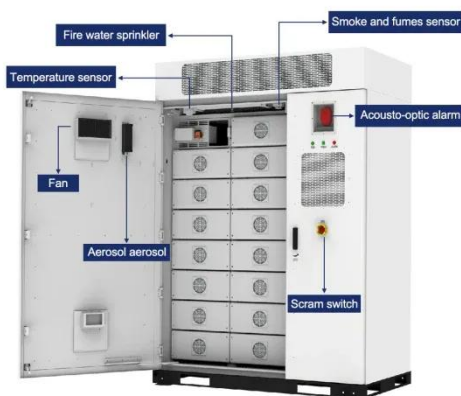

30 degree tilt press type photovoltaic bracket

Adjustable Solar Panel Tilt Mount Brackets: Complete 2025 Guide

Complete guide to adjustable solar panel tilt mount brackets. Compare top brands, installation tips, efficiency benefits, and expert recommendations for RV, marine, and home use.

30 Degree Solar Panel Mount for Wall and Pole ...

?Adjustable Tilt Angle?: This Single Solar Panel Pole ...

Maple Leaf Solar Panel Mounting Kit , 15-30° Adjustable Tilt Brackets

Durable & Adjustable Solar Panel Mounting Brackets - Secure your solar panel with heavy-duty solar panel mounting brackets, designed for long-term stability and optimal sun exposure.

Photovoltaic Mounting System 30 Degree Single Solar Panel Pole ...