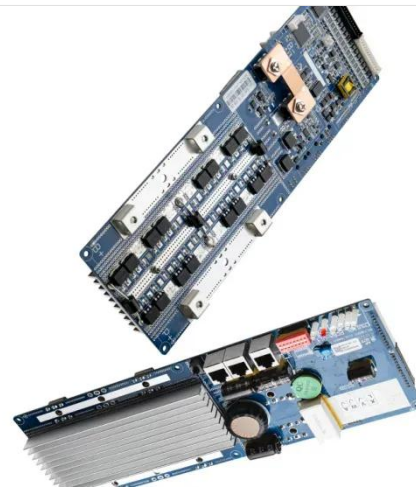

Complete Set Low-Voltage Industrial Power Distribution Cabinet 380V

Complete Set Low-Voltage Industrial Power Distribution Cabinet 380V Electrical Distribution Board, Find Details and Price about Distribution Board Power Distribution Cabinet from ...