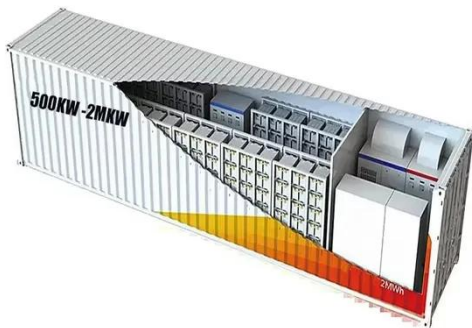

Espay Solar Energy S.L.

40-foot Folding Container Factory Customization

40-foot Folding Container Factory Customization

40ft Expandable Container Homes

Our friendly team is here to help you every step of the way from choosing the right product to arranging delivery. Our 40ft expandable container homes are prefabricated, easy to setup -- ideal for ...

40ft Expandable Container Home Factory , Custom Modular Solutions

Need reliable 40ft expandable container homes? Discover top-rated factories offering customizable, quick-install solutions for residential and commercial use. Explore verified suppliers ...

Luxury 40ft prefab container house with easy-folding sandwich panels

Whether you're looking for a luxury tiny home, a stylish guest house, or a premium mobile living space, this 40ft prefab container house delivers unmatched quality and timeless aesthetics.

40 Feet Expandable Folding Container Home , DXH Container

The factory supply living 40ft expandable container house is meticulously crafted by DXH Container House with premium quality and precision craftsmanship at its core.