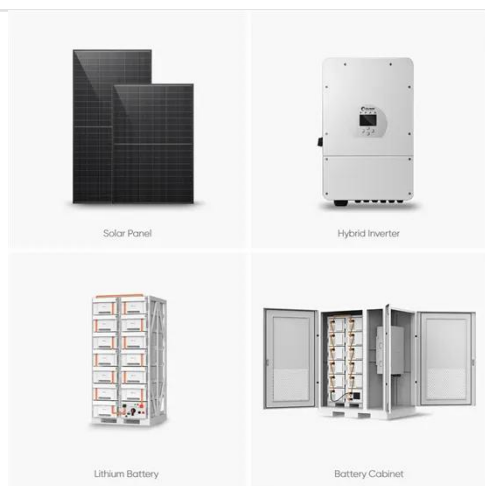

Rack Mount 4U GPU Miner

4U Rackmount Server Case / Chassis for Ethereum or Altcoin Machine, Supports 4 to 8 Graphic Cards. Images are a representation only and individual parts are subject to change. Please select the total ...