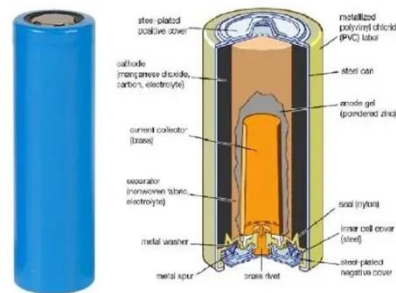

Rack Mount 4U GPU Miner

4U Rackmount Server Case / Chassis for Ethereum or Altcoin Machine, Supports 4 to 8 Graphic Cards. Images are a representation only and individual parts are subject to change. Please select the total ...