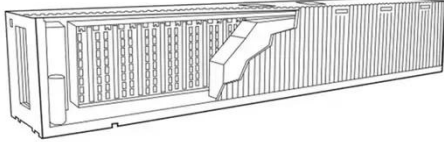

monitoring.