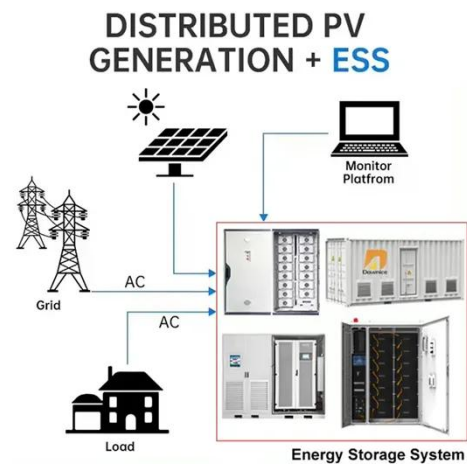

Espay Solar Energy S.L.

40kWh smart pv-ess integrated cabinet for farms

40kWh smart pv-ess integrated cabinet for farms

Costco Smart Pv Ess Integrated Cabinet 40kwh On Sale Delivery ...

Get Costco Smart Pv Ess Integrated Cabinet 40kwh On Sale products you love delivered to you in as fast as 1 hour with Costco Same-Day same-day delivery or curbside pickup. Start shopping online ...

ESS-GRID Cabinet Brochure EN-250106

The ESS-GRID Cabinet series are outdoor battery cabinets for small-scale commercial and industrial energy storage, with four different capacity options based on different cell compositions, 200kWh, ...

SolaX ESS-AELIO , C& I Energy

Storage ESS Cabinet , 50kW/60kW

With support for 200% PV oversizing and a maximum 40A DC input current, the Hybrid ESS Cabinet ensures high throughput for large-scale solar integration. Global MPP scanning maximizes energy ...

Integrated all devices into standard 42U cabinets, operate automatically based on internal intelligent program. Modular design, flexible for maintenance, installation and capacity extension.

Solis ESS 460V 105Ah 210Ah 32Kw 40Kwh 48Kwh 64Kwh 86Kwh ...