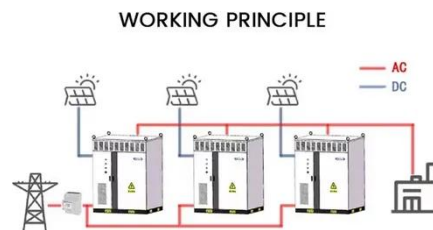

SunGoldPower 460 Watt Bifacial PERC Solar Panel

With a powerful 460-watt output, the SunGoldPower bifacial panel reduces the number of panels needed to achieve your desired power capacity, saving space and installation costs.