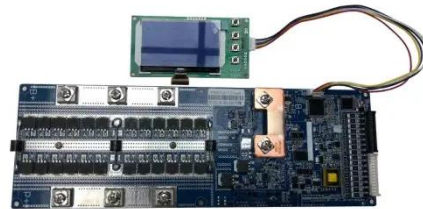

Energy Storage Equipment, Energy storage solutions, Lithium battery

To cope with the problem of no or difficult grid access for base stations, and in line with the policy trend of energy saving and emission reduction, Huijue Group has launched an innovative

...