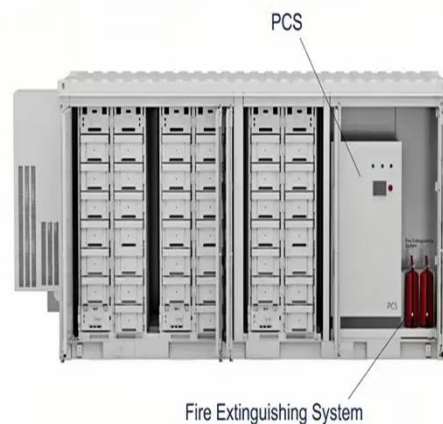

Sizing battery backup runtime for rural bad-grid 5G with Outdoor

Accurately size battery backup runtime for rural 5G sites with an Outdoor Battery Cabinet to ensure reliable power during grid outages.

Energy Storage Equipment, Energy storage solutions, Lithium battery

In 4G and 5G communication base stations, the role of the battery cabinet is to provide an uninterrupted power supply for the base station equipment to ensure the continuous operation of the base station ...