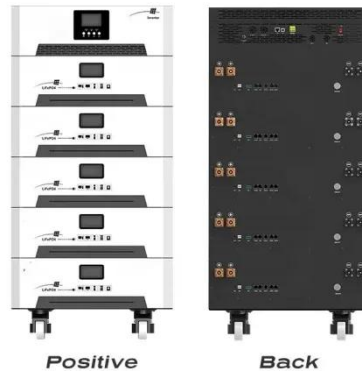

LZY-ZB Telecom Battery Cabinet

Bakes battery modules, BMS, power distribution and climate/fire protection into one cabinet for plug-and-play installation and easy transport. Low-profile, space-saving design (15-50 kWh) featuring highly ...