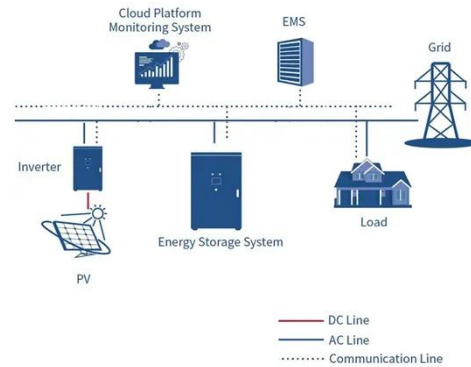

Perfect for housing your 5G network, AZE's outdoor cabinets are ideal for outdoor use, durable enough to withstand many different environments and levels of abuse. Our cabinets are designed for a ...