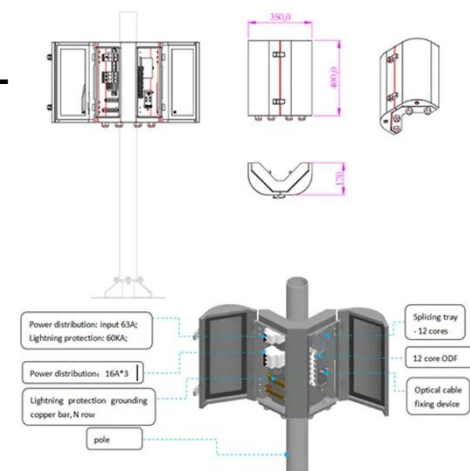

600 Watt Solar Panel Kit - Specs, Off-Grid Setup, Sunchees Inverter

Discover the complete 600 watt solar panel kit setup: what's included, how much power it generates, inverter selection, and why Sunchees solar panels and hybrid inverters are a trusted off ...