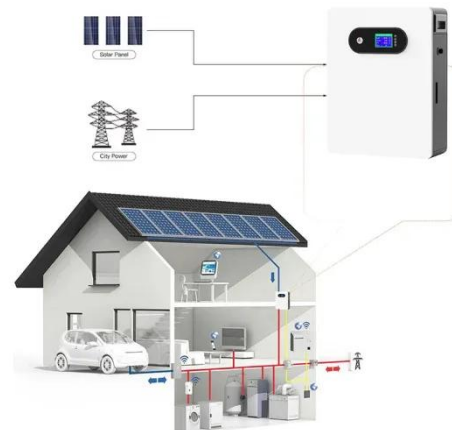

Introducing new security and compliance add-ons for Microsoft ...

Microsoft Defender and Purview Suites for Business Premium: $15/user/month
The new Microsoft Defender and Purview Suites unite the full capabilities of Microsoft Defender and Purview into a ...

How to get help in Windows

Search for help on the taskbar, use the Tips app, select the Get help link in the Settings app, or go to support.microsoft.com/windows.

Custom 600 kwh 1MW LiFePo4 HV Energy Storage System

We have developed a 600kWh 1MW Battery Energy Storage System (BESS) that is designed to be cost-effective and easy to install for on-grid, off-grid, or hybrid commercial/industrial energy storage ...

All Products

Find out how to get support for Microsoft apps and services.