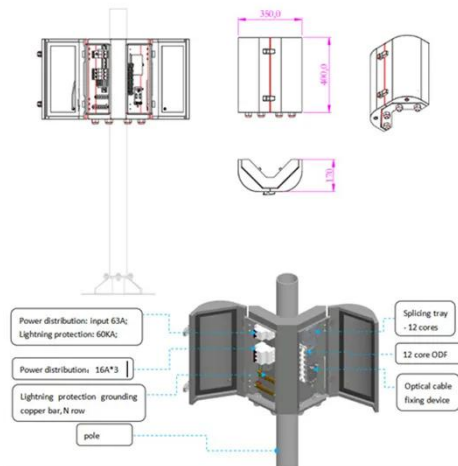

Microsoft Support

Microsoft Support is here to help you with Microsoft products. Find how-to articles, videos, and training for Microsoft Copilot, Microsoft 365, Windows 11, Surface, and more.