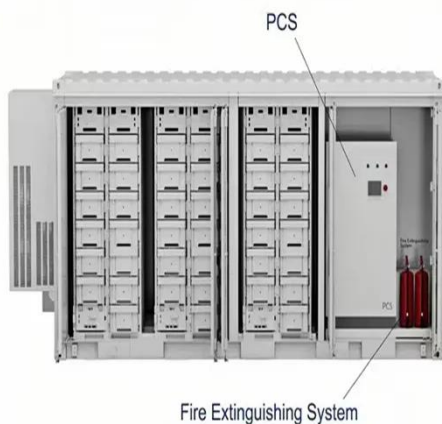

system on a steel frame with the footprint of a standard ISO 20-foot container. It comes pre-wired and pre ...

Modular design,
unlimited combinations in parallel
BUILT-IN DUAL FIRE PROTECTION MODULE