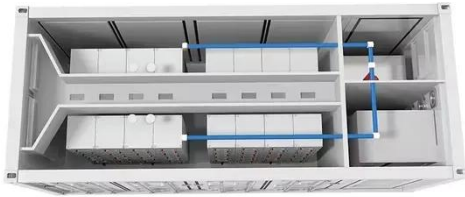

equipment enclosures, and battery energy storage cabinets for telecommunications, ...

Get help with your Microsoft account

Learn how to get Microsoft account help, troubleshoot sign in issues, keep your account secure, and manage your Microsoft account dashboard.