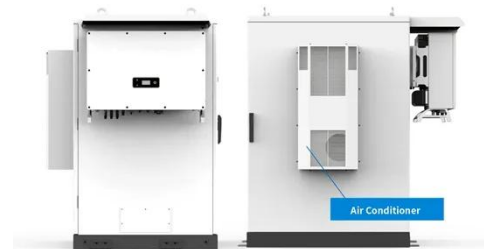

HUA POWER C& I BESS - 60kW/129kWh PV + Battery ESS All- in-One Cabinet

The HUA POWER 60kW/129kWh PV + Battery ESS All-in-One C& I Cabinet is engineered for high-demand commercial and industrial applications. Featuring a 60kW PCS paired with 129kWh of ...