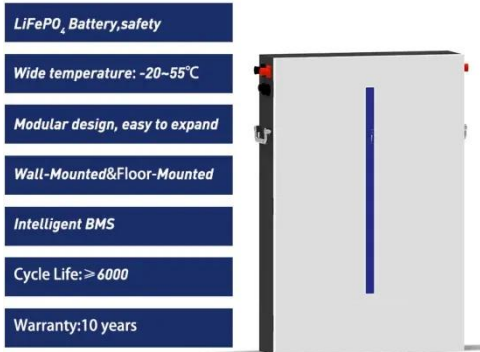

60kW Data Center Rack for Workshop Use

InfraStruxure PDU 60kW 480V/208V

Schneider Electric aims to achieve Net Zero status by 2050 through supply chain partnerships, lower impact materials, and circularity via our ongoing "Use Better, Use Longer, Use Again" campaign to ...

Data Center Power Systems scale up to 60 kW per rack.

Integrated InfraStruXure (TM) Systems provide UPS power, power distribution, and cooling in standardized rack-based architecture. InRow cooling solutions feature modular design that ...