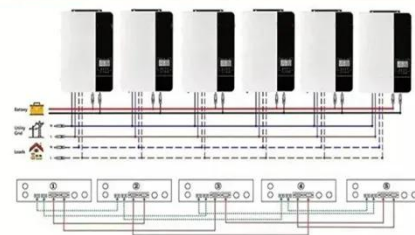

Parallel (Parallel operation up to 6 unit (only with battery connected))

AC input wires

AC output wires

Weatherproof Outdoor Electrical Enclosures , Durable Outdoor Telecom

Discover AZE Telecom's weatherproof outdoor electrical enclosures and