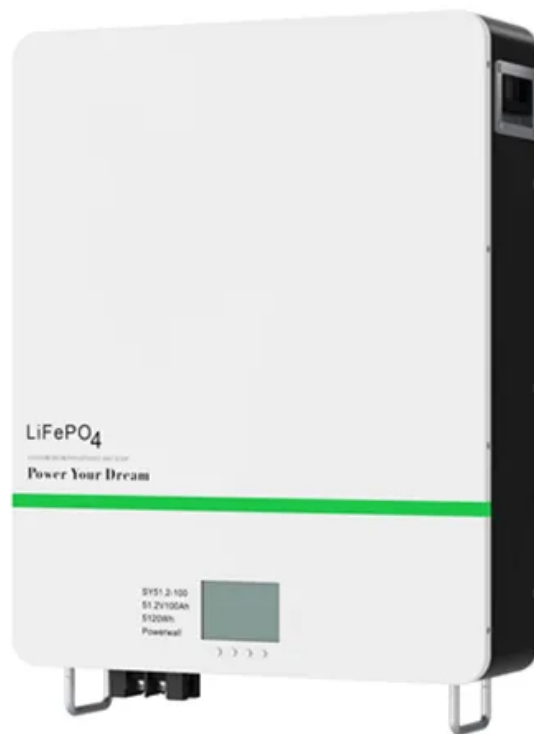

Espay Solar Energy S.L.

60kWh North American Communication Power Supply Cabinet for Base Stations

60kWh North American Communication Power Supply Cabinet for Ba

Energy storage system of communication base station

Energy storage system of communication base station Base station energy cabinet: floor-standing, used in communication base stations, smart cities, smart transportation, power systems, edge sites and ...

Pole-Type Base Station Cabinet , Efficient Energy Solutions for

The Pole-Type Base Station Cabinet is an intelligent highly integrated hybrid power system, combining the communication base station problems with reliable energy. It integrates the photovoltaic, wind ...