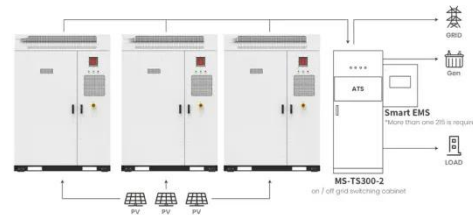

Energy storage system of communication base station Base station energy cabinet: floor-standing, used in communication base stations, smart cities, smart transportation, power systems, edge sites and ...

Pole-Type Base Station Cabinet , Efficient Energy Solutions for

The Pole-Type Base Station Cabinet is an intelligent highly integrated hybrid power system, combining the communication base station problems with reliable energy. It integrates the photovoltaic, wind ...