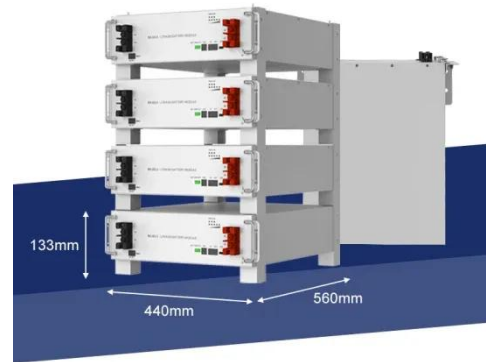

coverage.

N Type 620W 630W 635W All Black Double Glass Solar Panel

Thanks to Topcon technology, these full black panels excel in low-light conditions like mornings, evenings, and cloudy days, generating more power compared to conventional panels.

Contact Us

For catalog requests, pricing, or partnerships, please visit:
<https://www.espay.es>