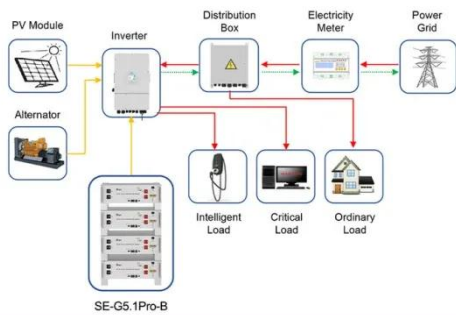

10pts the next two, then ...

Application scenarios of energy storage battery products

**Quote of the day? :
r/MicrosoftRewards**

This is Bing's Quote of the Day on Feb 15: A house divided against itself cannot stand. Abraham Lincoln 16th president of the United States Pretty sure someone else said it first, Bing.

Energy Storage Cabinets: Providing Reliable Energy Assurance for ...

In the event of unexpected power outages or grid instability, cabinet energy storage system can automatically activate, providing emergency power support for commercial buildings.