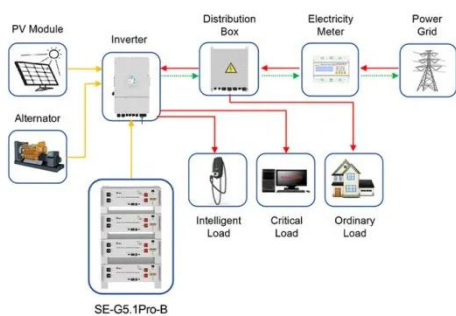

Power Distribution , Schneider Electric Vietnam

Schneider Electric Vietnam. Browse our products and documents for Power Distribution - Power distribution accessories

Application scenarios of energy storage battery products