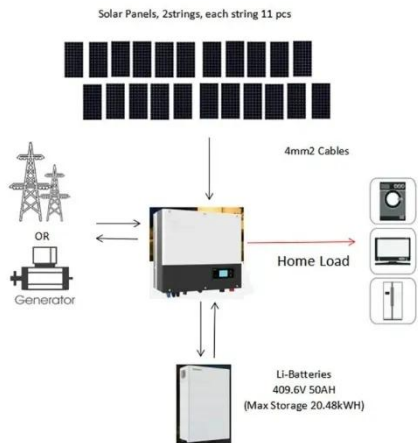

inverter or any remote location needing power.

3000 Watt Inverters

Experience the ultimate power solution with our 3000 watt inverters, designed to meet the high energy demands of your solar system. Engineered with advanced technology, these inverters deliver ...

72V20A Inverter Power: Key Applications and Benefits for Modern ...

The 72V20A inverter power system is a game-changer for industries seeking reliable, efficient energy conversion. From solar farms to EV charging stations, its adaptability makes it a cornerstone of ...

3000 watt inverter , Newegg

Search Newegg for 3000 watt inverter. Get fast shipping and top-rated customer service.