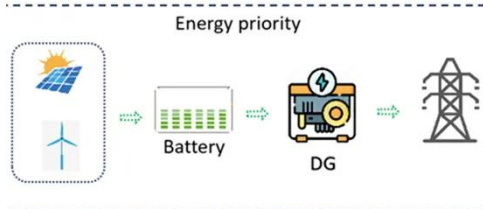

72v20a with 3000w inverter

72v20a with 3000w inverter

Unlike modified sine wave inverters, this 3000W inverter is a pure sine wave, capable of producing cleaner, smoother, and more reliable electricity to operate tools, fans, lights, and other electronics

...

3000W Heavy-Duty Compact Power Inverter, 4x ...

This heavy-duty power inverter provides a modified sine wave for use at ...

3000W Heavy-Duty Compact Power Inverter, 4x AC, USB Charging, ...

This heavy-duty power inverter provides a modified sine wave for use at remote locations, such as campgrounds, construction sites and mobile offices. Two NEMA 5-15/20R outlets, as well as ...