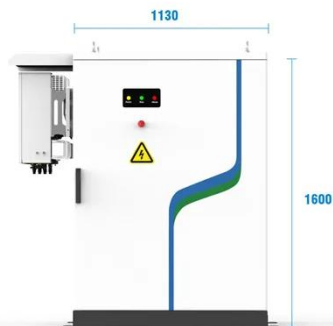

14U Outdoor Base Station Cabinet

These base station cabinets protect mobile radios, satellite devices, and other wireless equipment from outdoor elements. With its durable construction and advanced safety features, it is the ideal choice ...

- PV / DG
  Application
- APP Intelligent
  Control
- Multi-Unit Parallel
  Expansion
- 98.8% Max.
  Efficiency

Outdoor Base Cabinets | Trex Outdoor Kitchens

Our outdoor kitchen cabinets are highly durable, are virtually maintenance-free and are available in a number of styles and sizes, accommodating almost all outdoor appliances from grills to sinks to ...

Outdoor Base Cabinet

Get free shipping on qualified Outdoor Base Cabinet Outdoor Kitchen Cabinets products or Buy Online Pick Up in Store today in the Outdoors Department.

Energy storage(KWH)

102.4kWh

Nominal voltage(Vdc)

512V

Outdoor All-in-one ESS cabinet