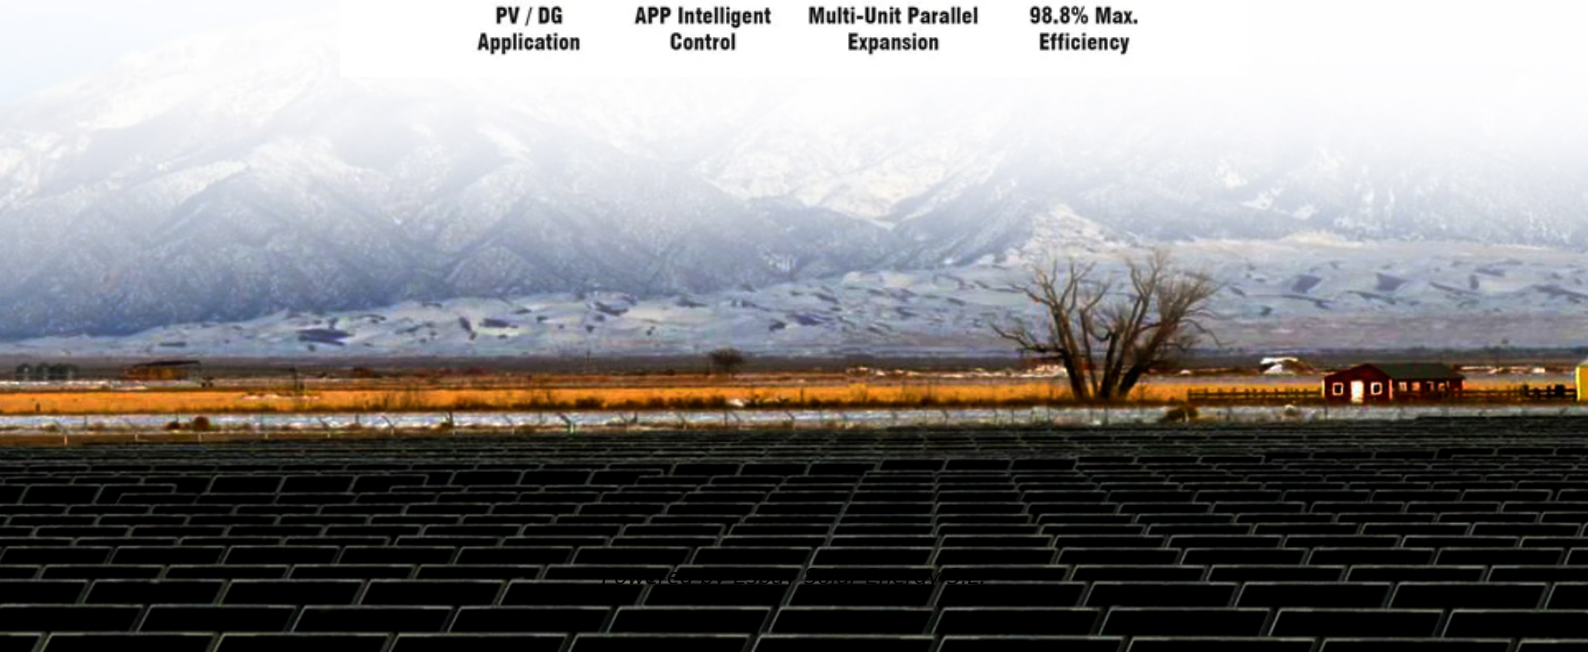

Espay Solar Energy S.L.

Angola Communication Engineering Base Station

**PV / DG
Application**

**APP Intelligent
Control**

**Multi-Unit Parallel
Expansion**

**98.8% Max.
Efficiency**

Angola Communication Engineering Base Station

Construction of 5G communication solar base station in Angola

Ericsson modernizes Unitel's network in Angola · Ericsson has completed the modernization of telecom operator Unitel's existing core network in Angola, allowing Unitel to ...

Angola Communication Engineering Base Station

About Angola Communication Engineering Base Station ADONES (Angola Domestic Network System) consists of 1,800 kilometers of fiber-optic submarine cable linking eight Angolan coastal cities.

The ground station will act as a Satellite Network Portal, linking low-Earth-orbit

satellites to terrestrial telecom infrastructure in southern Africa. It is designed to deliver high-bandwidth, low ...