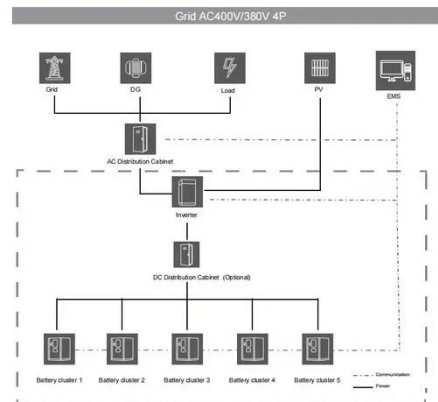

Anern Inverter , Hybrid Solar Power Inverter

As one of the leading solar inverter suppliers in China, Anern has independently developed a variety of hybrid inverters with different performances, which is suitable for off-grid system and on-grid system. ...