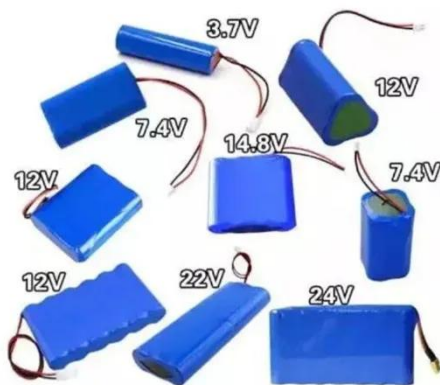

Commercial and Industrial Energy Storage Cabinet BESS , Anern

Key Features of 215KWH Cabinet Type High-Voltage Lithium Battery Power Storage System Wide Applicability: Compatible with standalone energy storage stations, commercial/industrial user-side ...