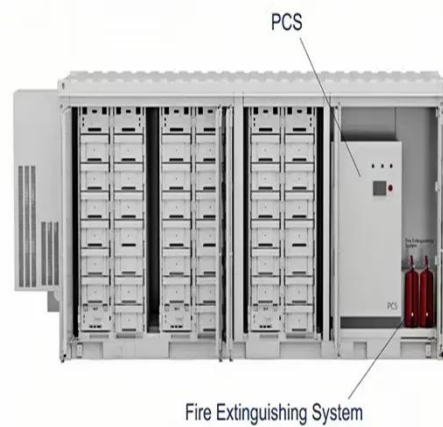

Leave out of consideration 8 letters - 7 Little Words

From Banjul, perhaps 7 little words
Ferocious fires 7 little words Degrading 7
little words Rhythmic dilatation of heart
7 little words Irritability 7 little words
Vagueness 7 little words Leave out ...