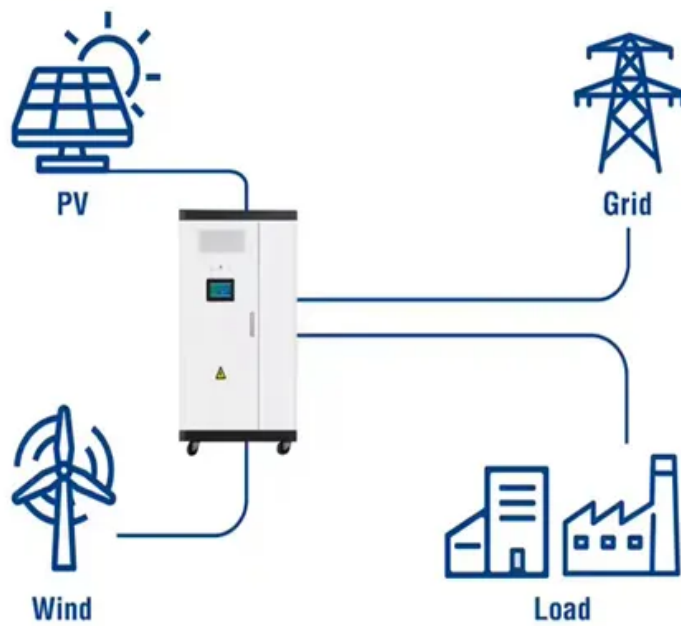

Espay Solar Energy S.L.

Base Station Power Storage Cabinet 42U

Utility-Scale ESS solutions

Base Station Power Storage Cabinet 42U

Lenovo 42U and 48U Heavy Duty Rack Cabinets Product Guide

Lenovo Heavy Duty Rack Cabinets are industry-standard 19-inch 42U and 48U data center cabinets that are designed for high performance and high availability server and storage environments.