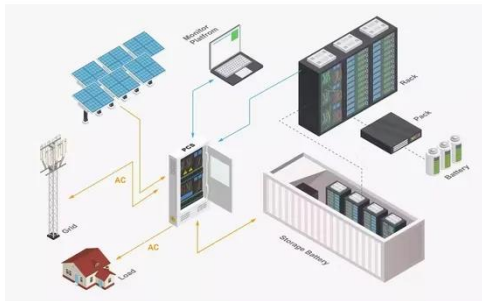

Cabinet, Base Station Energy Storage

These cabinets are ideal for outdoor base stations in remote, mountainous, or desert regions, especially where grid power is absent, unstable, or costly. They are also used for border security, relay towers, ...

All-in-one cabinet 48v 20kwh energy storage system 4U rack LiFePO4

Topwell Power-Our main products are lithium polymer battery, li-ion battery, lifepo4 battery, li-socl2 battery and home energy storage battery pack and portable power station.

Solar Battery Storage Cabinet

The LZY solar battery storage cabinet is a tailor-made energy storage device for storing electricity generated through solar systems. They assure perfect energy management to continue power

...