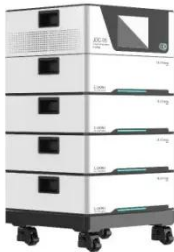

Cabinet, Wall Mounted, White, ...

The All-Rack IP66 12U 600mm Deep Data Cabinet is designed for industrial applications, providing IP66 protection against dust and water ingress. Applications include open areas subjected to falling dirt ...