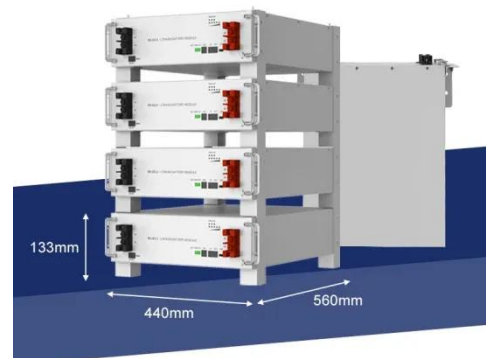

solar battery cabinet bassterre , etrailer

Shop with confidence for your next solar battery cabinet bassterre, knowing that our experts have curated options designed to cater to your needs

- Product Model**
HU-ESS-215A(100KW/215KWh)
HU-ESS-115A(50KW/115KWh)
- Dimensions**
1600*1280*2200mm
1600*1200*2000mm
- Rated Battery Capacity**
215KWH/115KWH
- Battery Cooling Method**
Air Cooled/Liquid Cooled