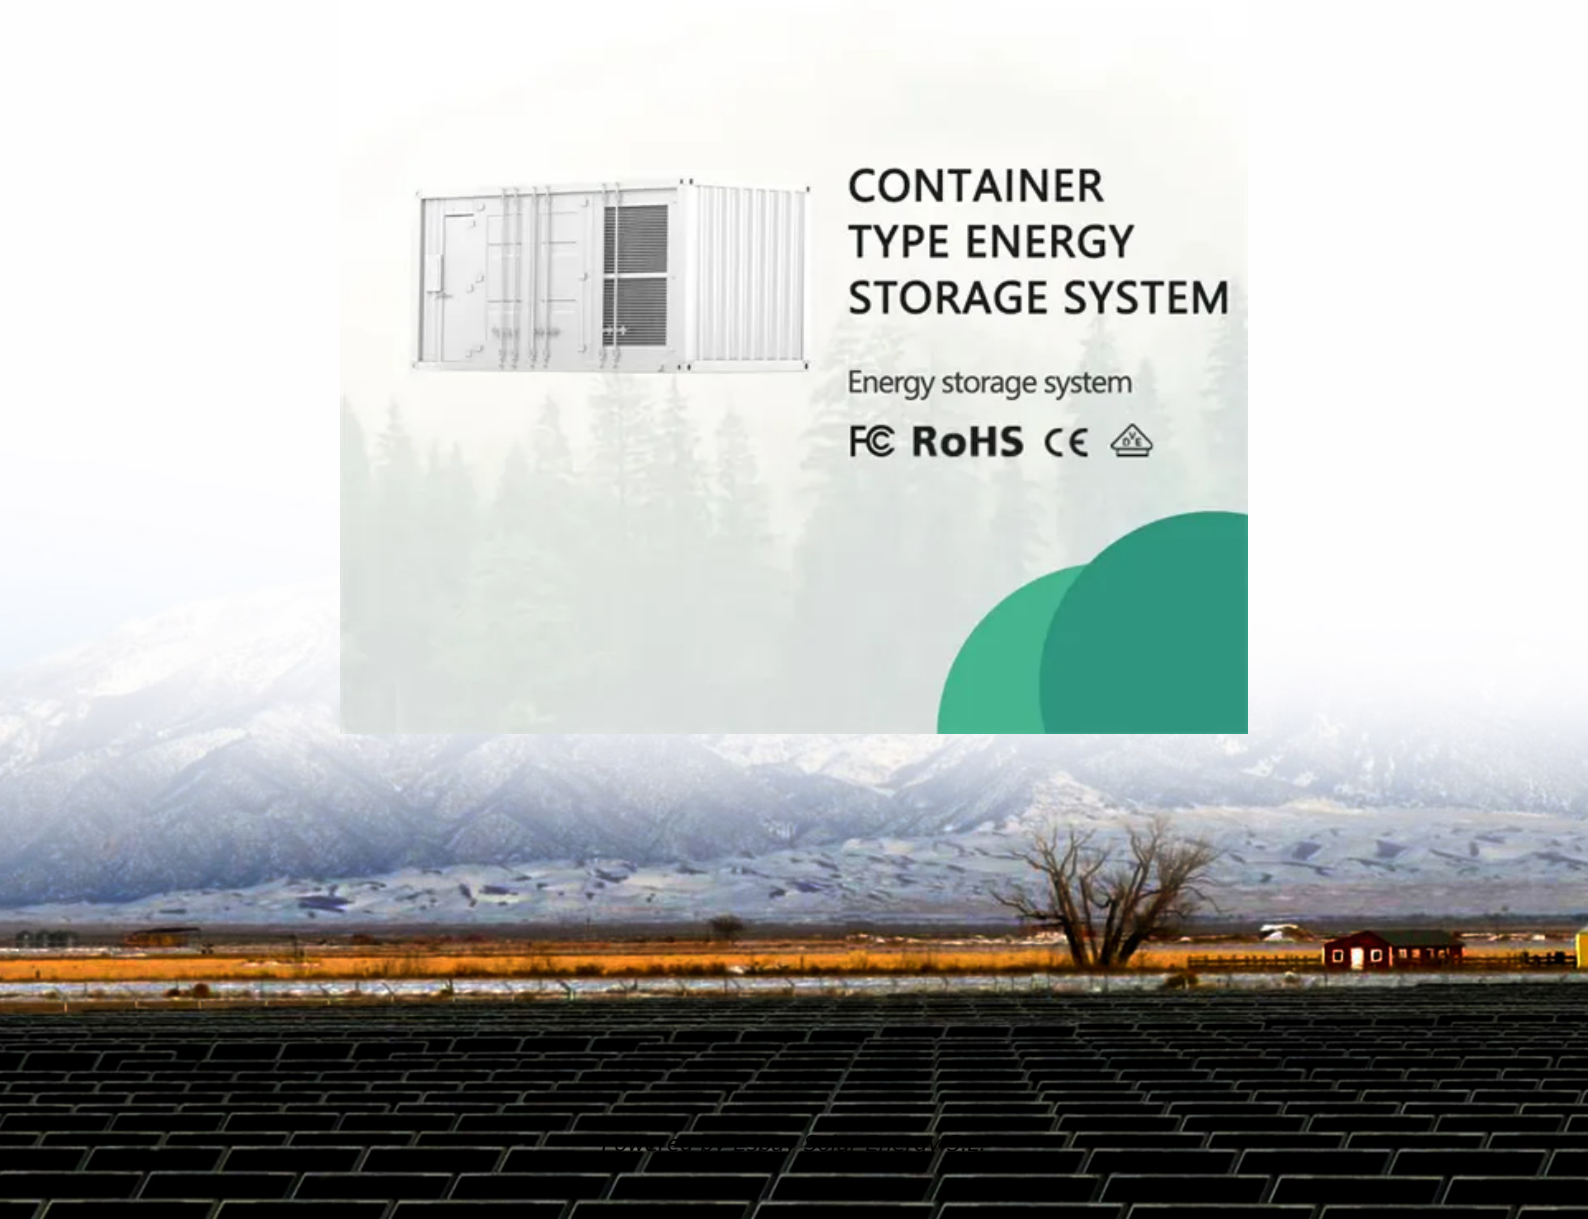

Espay Solar Energy S.L.

Basseterre sells brand new solar outdoor power cabinet store

**CONTAINER
TYPE ENERGY
STORAGE SYSTEM**

Energy storage system

FC RoHS CE 

Overview

Explore our range of high-quality solar power battery storage cabinet basseterre, all handpicked to ensure they align perfectly with your needs and preferences. Camp off grid for a long weekend with this complete solar kit for your RV. Discover EcoFlow's award-winning clean energy solutions for home backup, off-grid & RV living, outdoor adventures, and eco-friendly residential solar power. 2V | 314Ah 16kWh | IP65 Outdoor | LiFePO4 Wallmount Energy Storage | Lithi2-16 w/ Built In Wheels | 9500 Cycles |. Discover Basseterre's leading outdoor power supply manufacturers and learn how this Caribbean hub is shaping sustainable energy solutions. Whether you're an international buyer or project developer, this guide reveals market trends, technical specifications, and strategic partner Discover. The outdoor battery enclosure is a housing, cabinet, or box that can be used outdoor and specifically designed to store or isolate the battery and all its accessories from the external environment. Outdoor battery enclosures keep your batteries safe from weather and safe from theft. Why should you choose Machan for your energy storage enclosure?

Machan has extensive experience in the manufacture of. Most industrial off-grid solar power systems, such as those used in the oil & gas patch and in traffic control systems, use a battery or multiple batteries that need a place to live, sheltered from the elements and kept dry and secure.

BASSETERRE OUTDOOR ENERGY STORAGE CABINET ...

The outdoor battery enclosure is a housing, cabinet, or box that can be used outdoor and specifically designed to store or isolate the battery and all its accessories from the external environment.