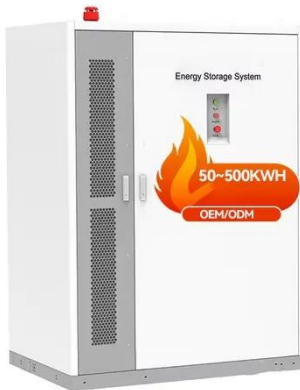

10 sec, and car ...

Battery Cabinets - Pacific Technical Solutions

PTS8042 - Compact Battery Cabinet <= 200A Main Breaker / Disconnect Standard (Can be Removed) Optional 19? 8U Rack Adapters Available for Mounting Electronics