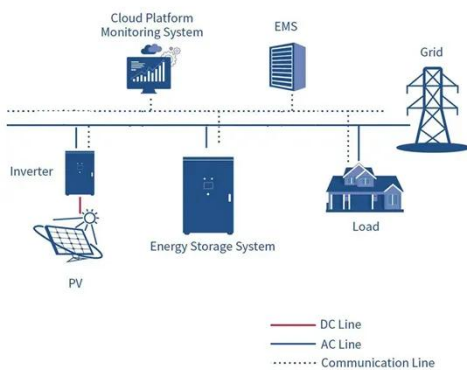

Communication Base Station Battery Cabinets , Huijue Group E-Site

Behind every communication base station battery cabinet lies a complex engineering marvel supporting our hyper-connected world. As 5G deployments surge 78% YoY (GSMA 2023), these silent power ...