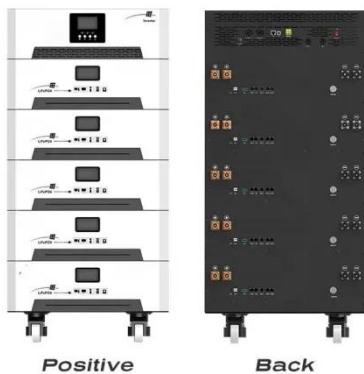

Amazon : 220 Volt Inverter

High-Power 4000W DC to AC Power Inverter - 12V to 110V/220V Converter with Dual USB Ports, Universal AC Outlet, LED Display for Cars, Trucks, RVs, and Home Backup (Black, 220V)

Contact Us

For catalog requests, pricing, or partnerships, please visit:
<https://www.espay.es>