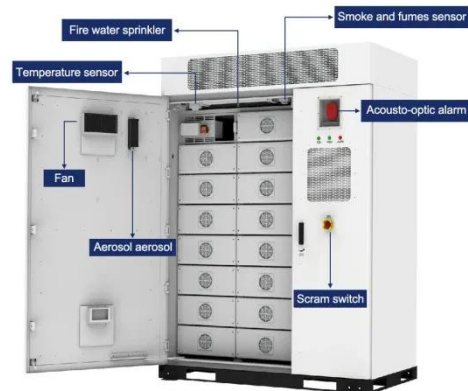

Outdoor Telecom Enclosure Solutions: Weatherproof & Customizable ...

Need durable outdoor telecom enclosures? Discover IP65 waterproof cabinets with UV resistance and corrosion protection. Custom sizes available for telecom equipment. Click to compare ...