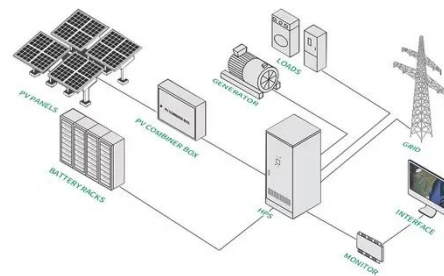

- LIQUID/AIR COOLING
- INTELLIGENT INTEGRATION
- PROTECTION IP54/IP55
- BATTERY /6000 CYCLES

Warranty
10 years

- LiFePO₄
- Intelligent BMS
- Wide Temp: -20°C to 55°C

Smart Energy Cabinet , Tisaco

Ideal for sustainable and smart energy solutions. ? Full energy metering: All partings are equipped with energy meters, allowing real-time monitoring of energy consumption. This provides ...

215kWh BESS for Belgian Industrial Factory Power Expansion

Solution: 6*215kWh BESS + PowerSync Distribution Cabinet SCU provided a Belgian factory with six 100kW/215kWh commercial and industrial energy storage systems (certified ...